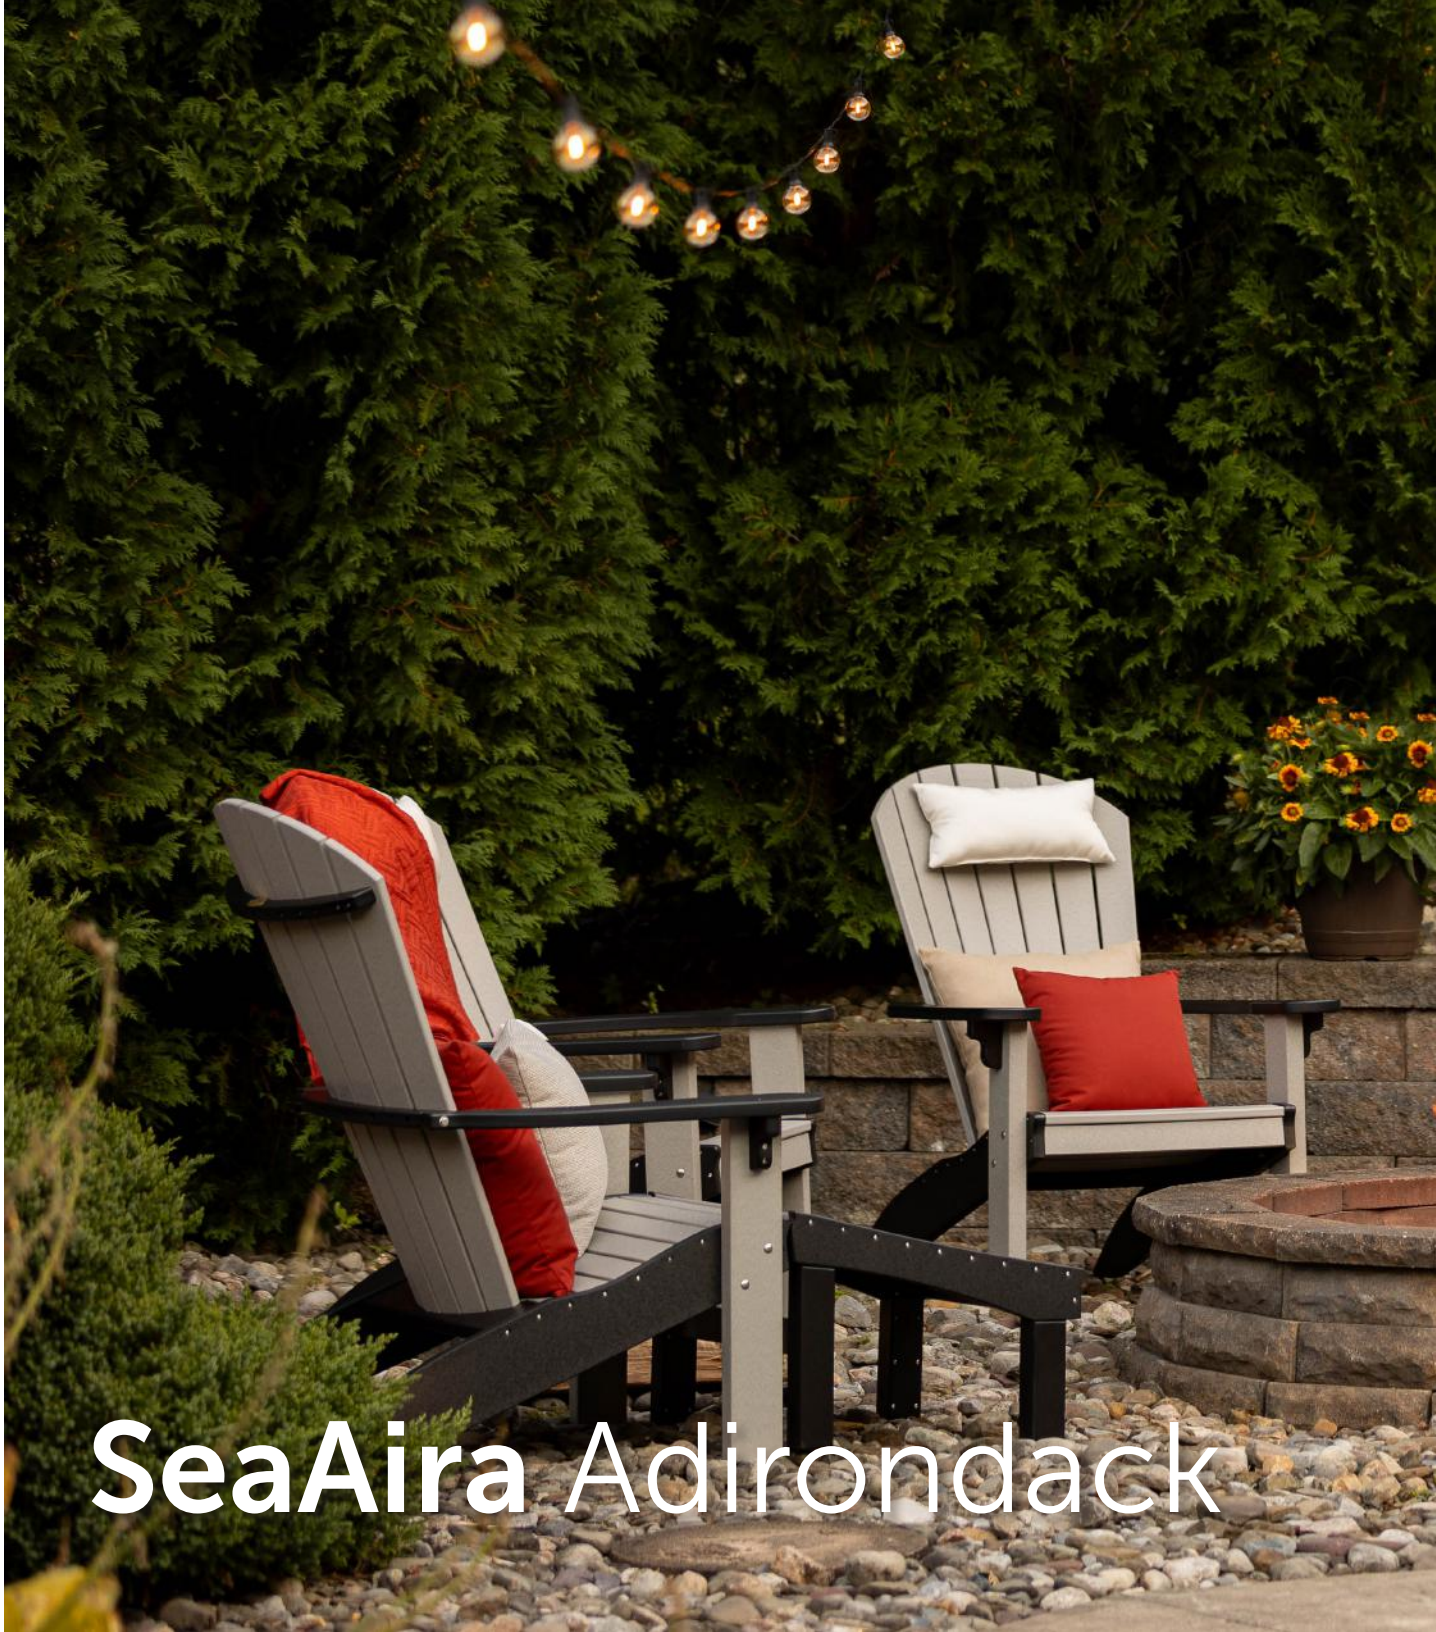

Grey

Black

Canvas
Terracotta

Hybrid
Smoke

Canvas
Natural

SeaAira Adirondack