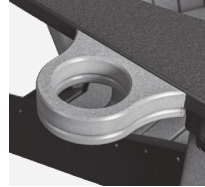

CU
Cup Holder
pg 35, 39, 47, 53, 77, 81, 85