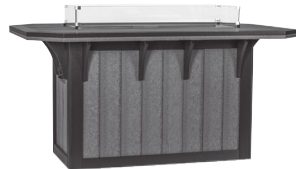

SU-TaF-Co-46x72
72" SummerSide Fire
72"w x 46"d x 35"h
pg 65