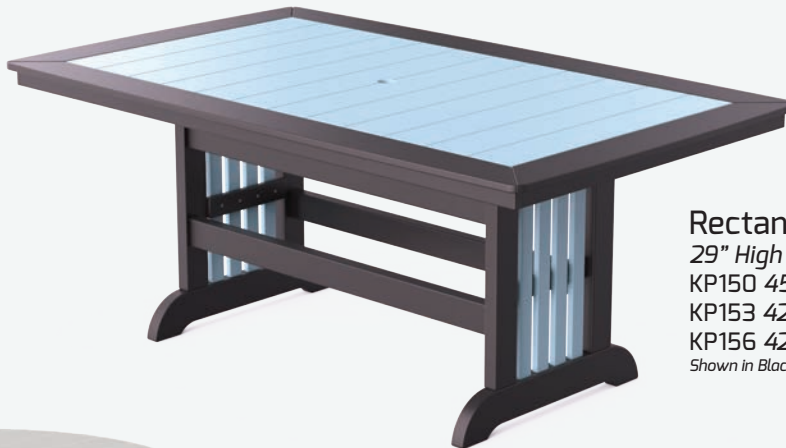

Mission

Rectangle Dining Tables

29" High
KP150 45"x60"
KP153 42"x70"
KP156 42"x95"
Shown in Black/Carolina Blue