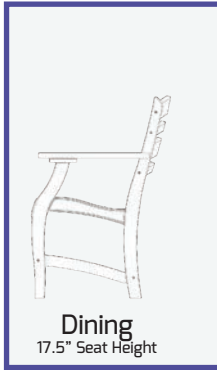

Dining
17.5" Seat Height