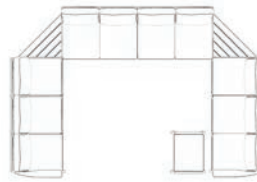

Configuration shown below