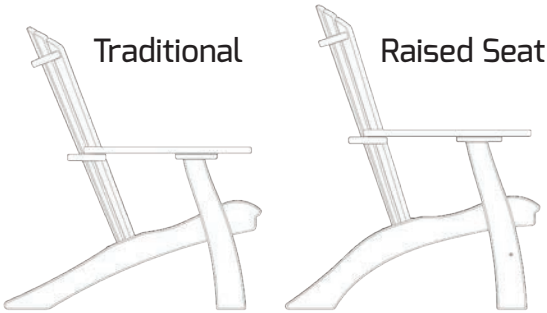

**KC1550** 29 3/4 W  
 31 1/4 D  
 40 3/4 H  
 15 1/4 SH  
**California Raised Chair**  
 Shown in Coastal Gray

Traditional

Raised Seat

Traditional low seat or raised seat  
 for easy in and out.  
 Available in Adirondack and California Chair