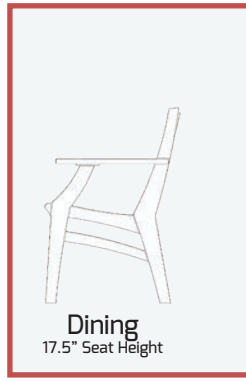

# Farmhouse Dining

Shown in Patriot Blue/White

KC5030 Round Bistro Dining Table 30"  
KC4100 Farmhouse Dining Chairs  
Shown in White/Teal

Dining  
17.5" Seat Height

KP37 Round Mission Dining Table 44"  
KC4100 Farmhouse Dining Chairs  
KC4120 Farmhouse Dining Swivel Chairs  
Shown in Tropical Lime Green/Dove Gray