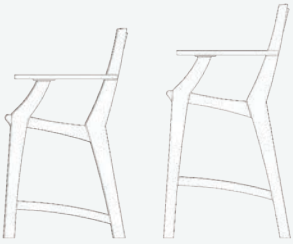

Farmhouse

Balcony/Bar

Balcony
24" Seat Height

Bar
29" Seat Height