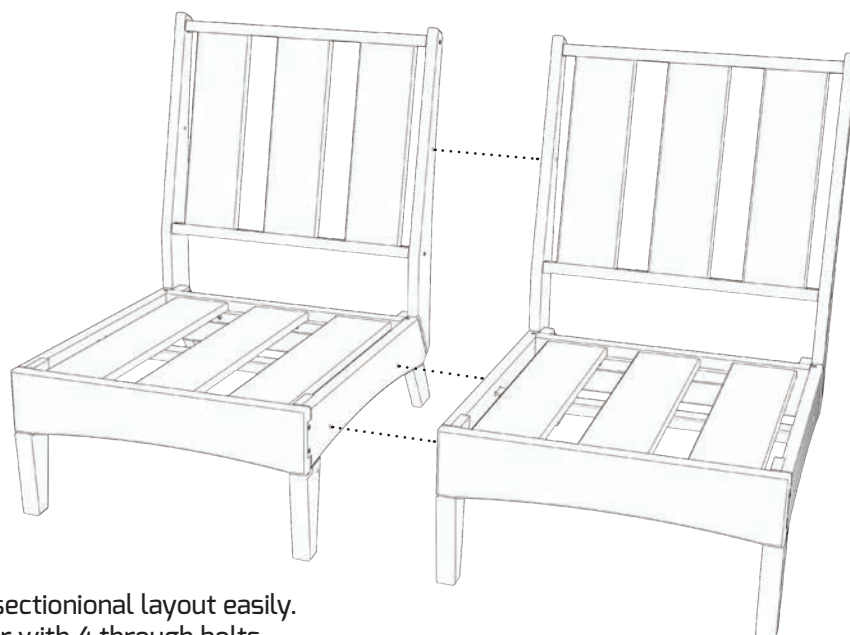

Create a custom sectional layout easily.
Secure together with 4 through bolts.