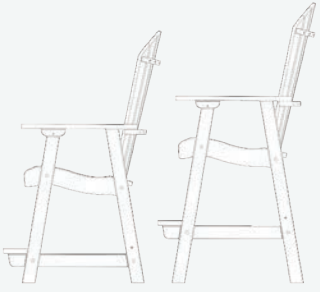

KC6030 Round Bistro Balcony Table 30"   KC7030 Round Bistro Bar Table 30"
KP12 Empress Balcony Chairs   KP30 Empress Bar Chairs
Shown in Black/Weatherwood

Empress

Balcony/Bar

Balcony
24" Seat Height

Bar
29" Seat Height