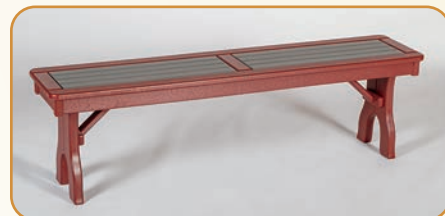

#766 Mission

#767 Monarch

#768 Adirondack

DINING BENCHES

SHOWN IN CHERRY/GRAY

#737 36" Dining Bench

#738 64" Dining Bench

#739 74" Dining Bench