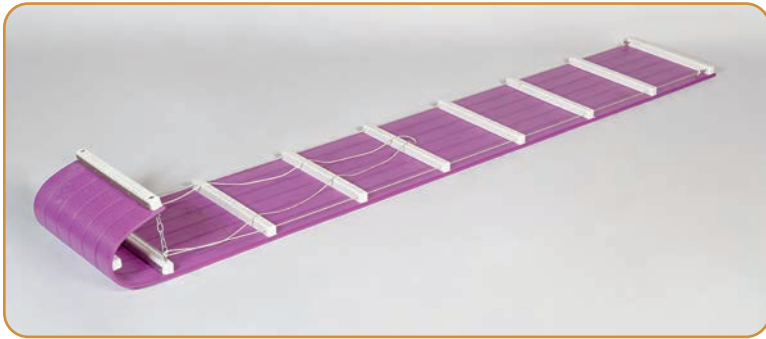

#853 Tower Feeder

COLOR OPTIONS Roof lifts for easy refill

#854 Hopper Feeder

COLOR OPTIONS Chimney cap lifts for easy refill

TOBOGGAN SLEDS

#902 12' Sled (Aruba)

#902 12' Sled (Purple)

#901 6' Sled (Lime Green)