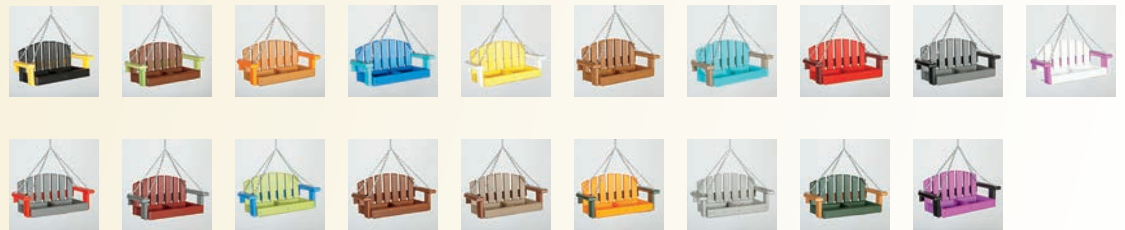

BIRD FEEDERS AND BIRDHOUSES

#850 Wren House

COLOR OPTIONS Side flips open for easy cleanout

#851 Squirrel Feeder

COLOR OPTIONS Watch the squirrel sit at the bar for a snack

#852 Swing Feeder

COLOR OPTIONS Screen at the bottom allows drainage