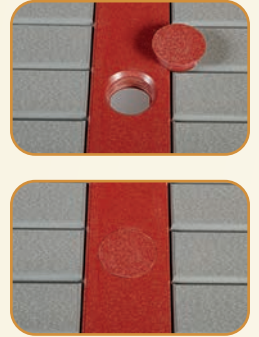

HEIGHT OPTIONS

Dining Height - 30" High

Counter Height - 36" High

Bar Height - 41" High

All tables come standard with 2" umbrella hole and plug

SIZE OPTIONS

#740 30"x30" Dining
#745 30"x30" Counter
#750 30"x30" Bar