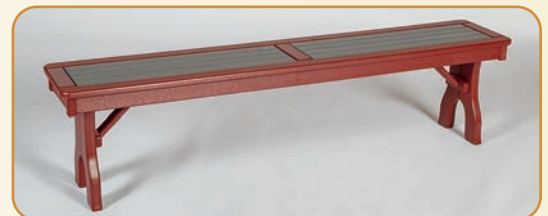

#766 Mission

#767 Monarch

#768 Adirondack

DINING BENCHES

SHOWN IN CHERRY/GRAY

#737 36" Dining Bench

#738 64" Dining Bench

#739 74" Dining Bench