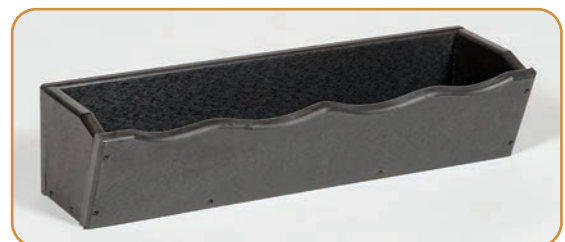

#873 Shed Window Flower Box