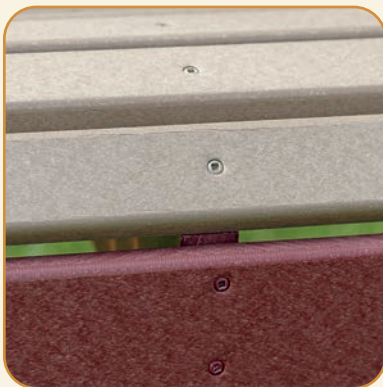

All our 4' and 5' seats and backs come with a heavy aluminum rod which prevents sagging of the seats and backs.

Strong aluminum frame under dining tables

Aluminum rods under picnic tables

All our fasteners are stainless steel, and match the color of the material.