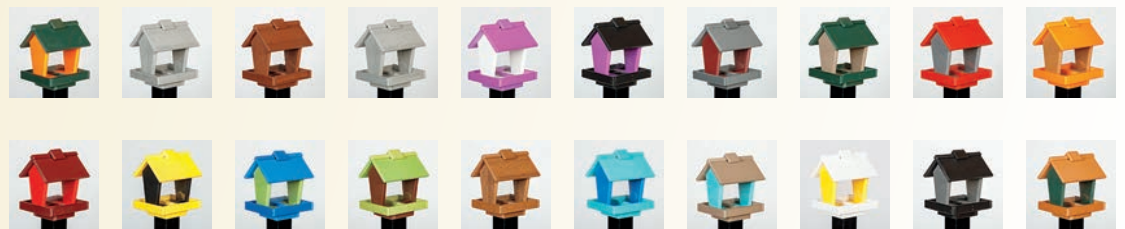

COLOR OPTIONS Chimney cap lifts for easy refill