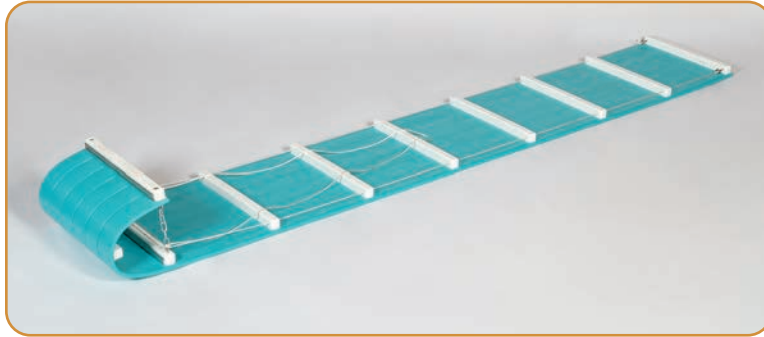

#853 Tower Feeder

COLOR OPTIONS Roof lifts for easy refill

#854 Hopper Feeder

COLOR OPTIONS Chimney cap lifts for easy refill

TOBOGGAN SLEDS

#902 12' Sled (Aruba)

#902 12' Sled (Purple)

#901 6' Sled (Lime Green)