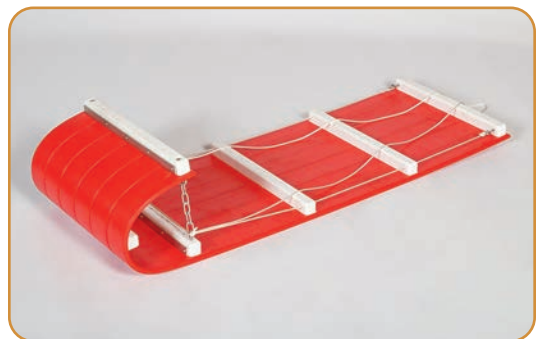

#901 6' Sled (Red)