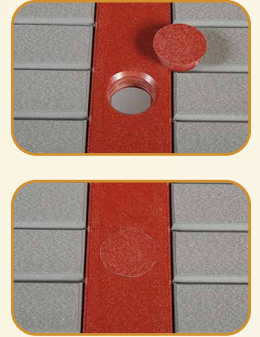

## HEIGHT OPTIONS

Dining Height - 30" High

Counter Height - 36" High

Bar Height - 41" High

All tables come standard with 2" umbrella hole and plug