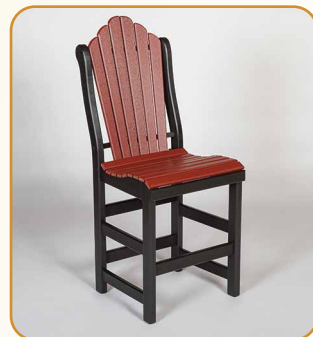

## BAR SIDE CHAIRS

SHOWN IN BLACK/CHERRY

#785 Traditional

#786 Mission

#787 Monarch

#788 Adirondack