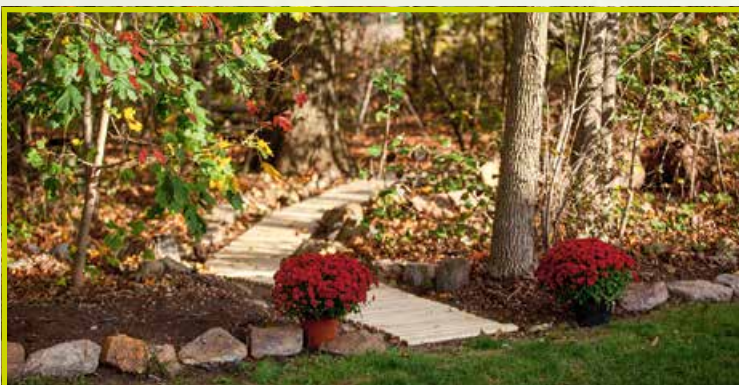

**Vinyl - Style 5**  
Shown in 32" x 8'  
White with Cape Cod Gray Decking

**Vinyl Bridge with Balusters**  
Shown in 4' x 24'

**Reinforced for Heavy Workloads!**  
Ideal for lawn mowers,  
golf carts, and more!

**Sunrise - Medium**  
16"W x 3'8"L

*Country Bridges & Walkways*  
Providing a Wide Variety of Bridges & Walkways

Doormats – Large and Small

# Starburst Door Mats & Rollup Walkways

Available in a variety of widths & lengths.

Rollup walkways are great for the beach, camping, ocean-front properties, shower stalls, catering services, weddings, and most outdoor activities. Use as a permanent, decorative walkway, or as a temporary solution. Roll up for lawn care, then roll back in place when finished. Or, create a beautiful walkway in your garden!